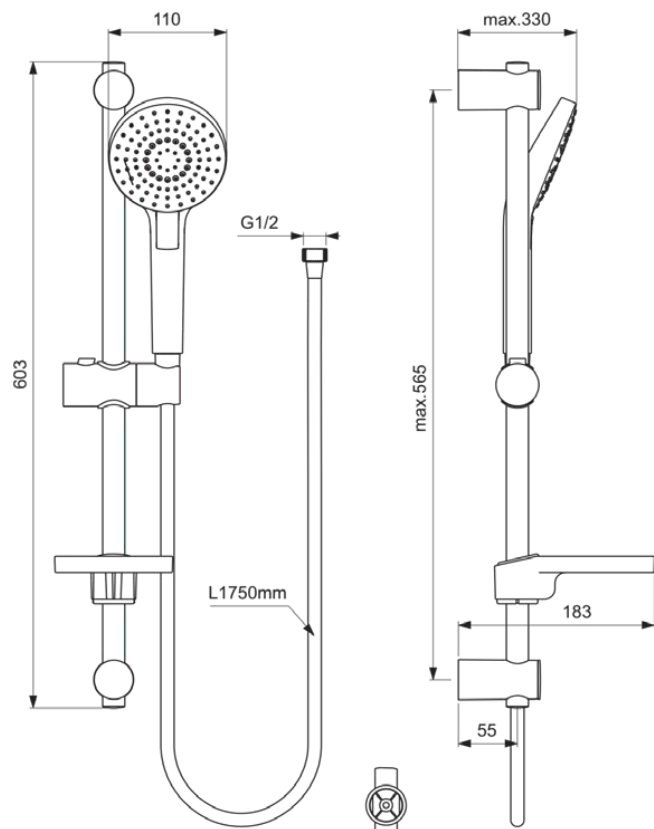

IDEALRAIN EVO

B2620AA

IDEALRAIN EVO | Shower kit with rail 330x603 mm in chrome finish | Multiple showering functions, Wide spray

Image & drawing

General information

Sub product type	Shower kit with rail
Brand	Ideal Standard
Suite name	IDEALRAIN EVO
Colour code	AA
Colour description	Chrome
Surface finish effect	glossy
Height (mm)	603
Length / Projection (mm)	330
Fixing method	Fixing bolts
EAN code	3800861064053
Net weight (kg)	1.03

Features

Multiple showering functions

Wide spray

Downloads

- [Declaration of Conformity](#)
- [Spare Parts List](#)

Product specifications

Surface cover	chromium-plated
SmartShine	Yes
With sliding set	Yes
With handspray	Yes
With head shower	No
With shower hose	Yes
With wall elbow	No
With soap dispenser	No
With sponge holder	No
With soap holder	Yes
Material	Metal / Plastic
Amount of spray modes	3
Adjustable spray mode	Yes
Type of spray mode(s)	Drop jet / Massage / Rain
PVD technology	No
IdealPlus technology	No